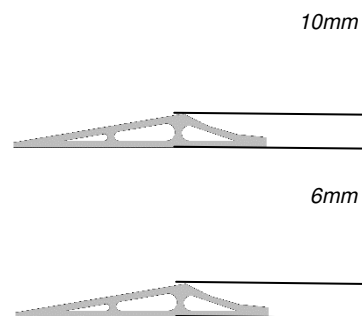

## Parking lot

Safe parking of trolleys at work place  
– no risk of accidental move

Single components for self-assembly

Modular system

Example: 200449-0400A Parking lot rail, 6mm high with the length 400 mm, anodized

Item no.	Length	Processing	Description
200448-xxxxA		A	Alu parking lot guide rail 10 mm high (contents: 2 pieces)
200449-xxxxA		A	Alu parking lot guide rail 6 mm high (contents: 2 pieces)
	Please fill in the length in mm requested	A = anodized B = pasted with warning tape (black and yellow)	