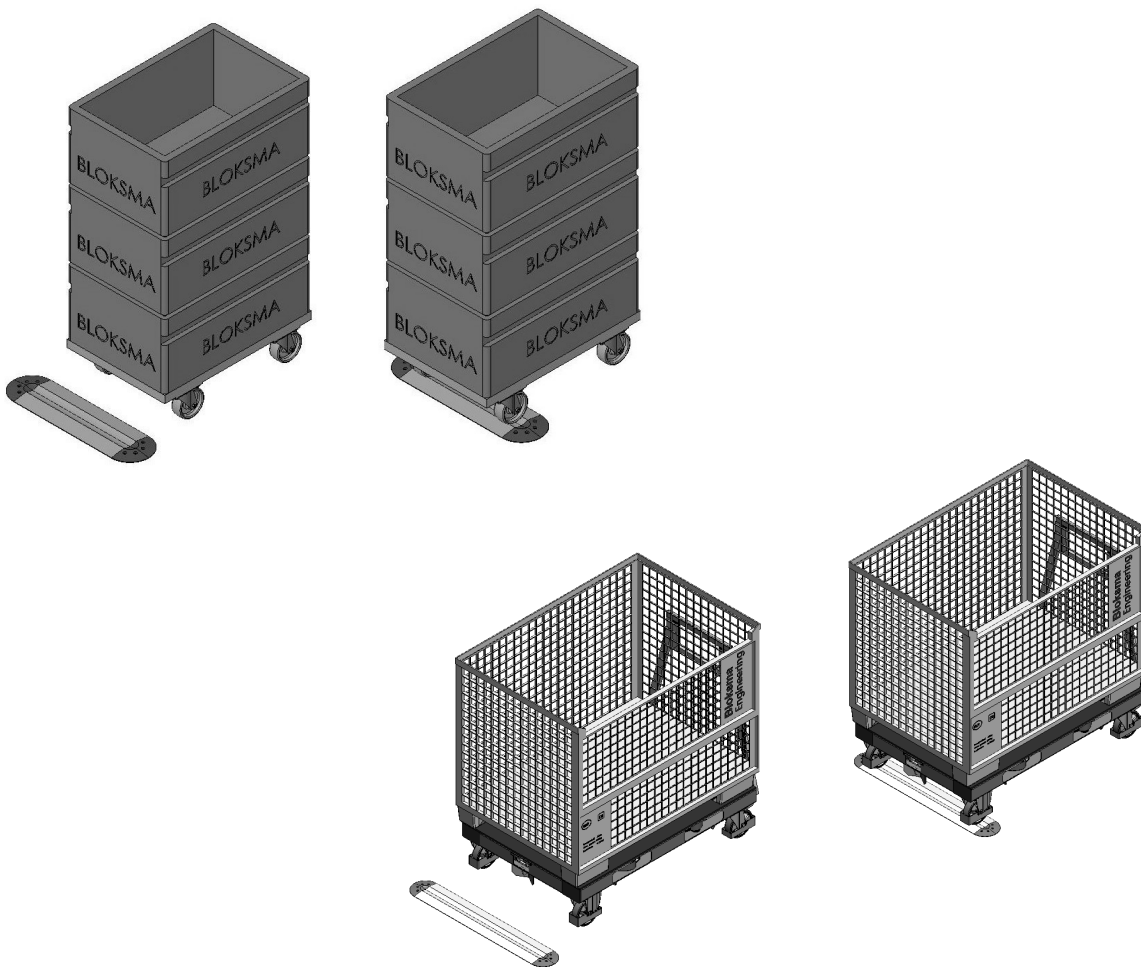

## TROLLEY PARKING

„Everything stays on its place – correct positioning of each trolley –  
no risk of accidental move“

Parking lots for trolleys (with stack of KLT or GLT)

- ✓ To prevent accidental move of trolley
- ✓ To ensure the correct storage area
- ✓ To provide ideal optical overview
- ✓ part of 5 S

## PARKING LOTS – COMPLETE SET

Version high-high – 10 mm high

### Parking lot

Safe parking of trolleys at work place – no risk of accidental move

Single components for self-assembly

Modular system

Example: 200441-0400A Parking lot set with the length 400 mm, anodized