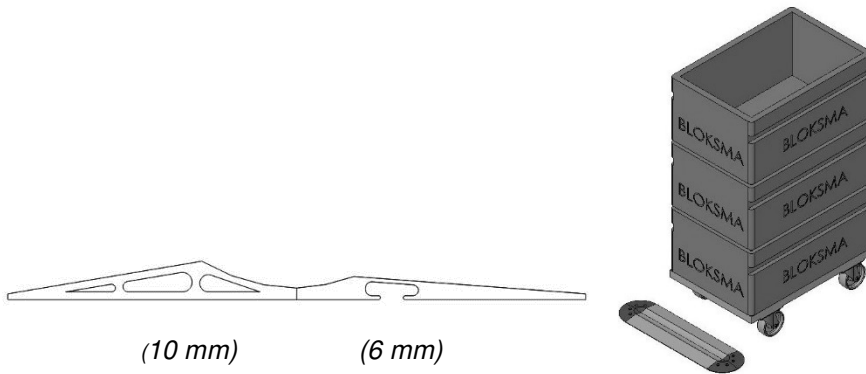

PARKING LOTS – COMPLETE SET

Version flat-high – 6 mm / 10 mm high

Parking lot

Safe parking of trolleys at work place – no risk of accidental move

Single components for self-assembly

Modular system

Example: 200442-0400A Parking lot set with the length 400 mm, anodized

Item no.	Length	Processing
200442-xxxxx		A
	Please fill in the length in mm requested	A = anodized B = pasted with warning tape (black and yellow)