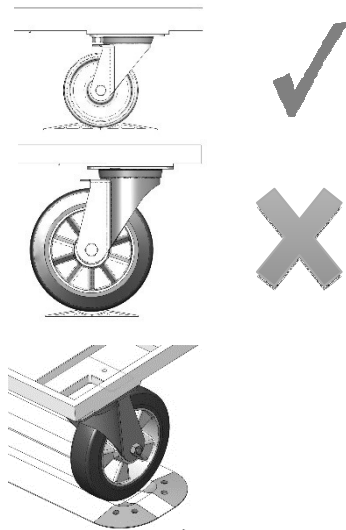

## PARKING LOTS

Single components

### Parking lot

Safe parking of trolleys at work place – no risk of accidental move

Single components for self-assembly

Modular system

### Distance pieces – parking lots

Item no.	Description	Model
200448-0020A	distance piece end piece parking lot wheel Ø 101 – 150 mm 20 mm wide	EPA – SCHIE
200448-0030A	distance piece end piece parking lot wheel Ø 150 – 180 mm 30 mm wide	EPA – SCHIE
200448-0040A	distance piece end piece parking lot wheel Ø more than 180 mm 40 mm wide	EPA – SCHIE